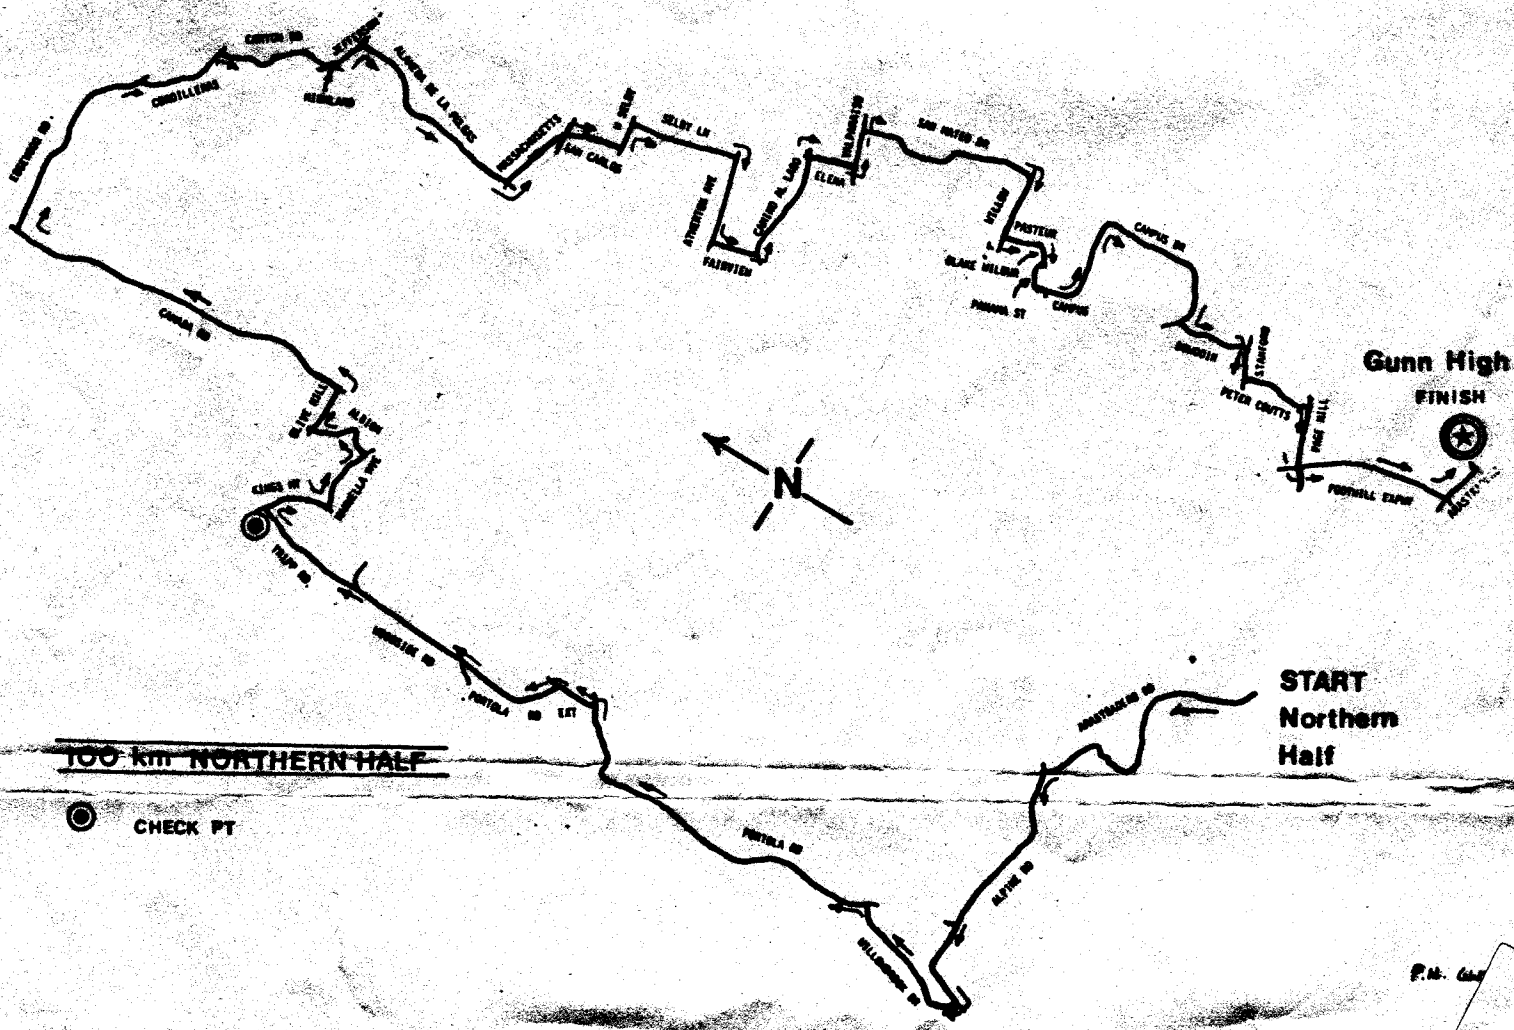

GUNN HIGH
START-FINISH
LUNCH

Sequoia Century

100 km Moderate Route
&
100 mi Valley Loop

100 km SOUTHERN HALF

100 mi SECOND LOOP

CHECK PT

100 km NORTHERN HALF

● CHECK PT

**Gunn High
FINISH**

**START
Northern
Half**

P.M. GUNN