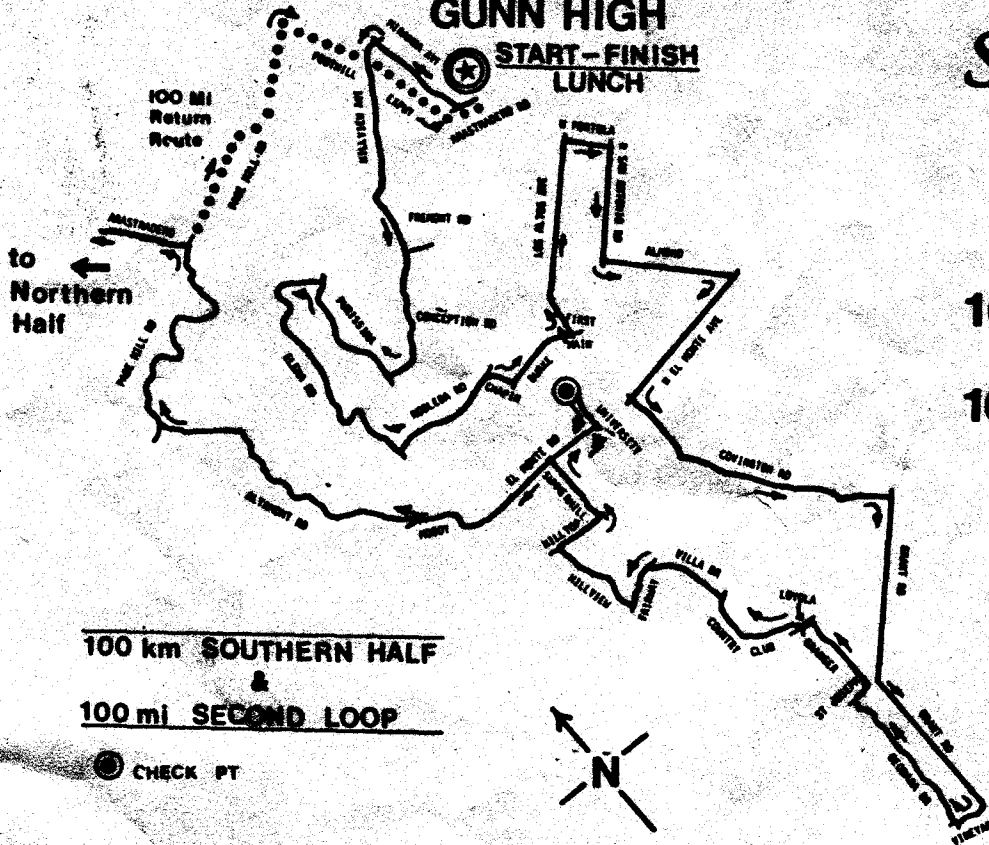

GUNN HIGH
START-FINISH
LUNCH

Sequoia Century

100 km Moderate Route
&
100 mi Valley Loop

100 km SOUTHERN HALF

100 mi SECOND LOOP

CHECK PT

100 km NORTHERN HALF

● CHECK PT

**Gunn High
FINISH**

**START
Northern
Half**

P.M. GUNN