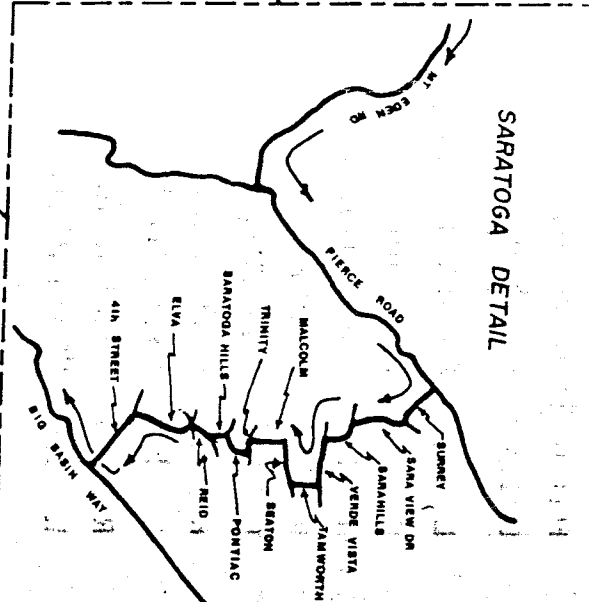

RIDER NO. _____
 In case of EMERGENCY or if you DROP OUT
 call 493-9780

Very like Barona Classic

GUNNS HIGH SCHOOL
 START | FINISH

KEY:

- START FINISH
- CHECK POINTS
- TOWNS

Note: Elevations are approximate; Subject to change w/o notice.

SEQUOIA CENTURY 1980

LOOMI HILLY & SOMI HILLY

WESTERN WHEELERS BICYCLE CLUB • P.O. BOX 183 • MENLO PARK • 94025