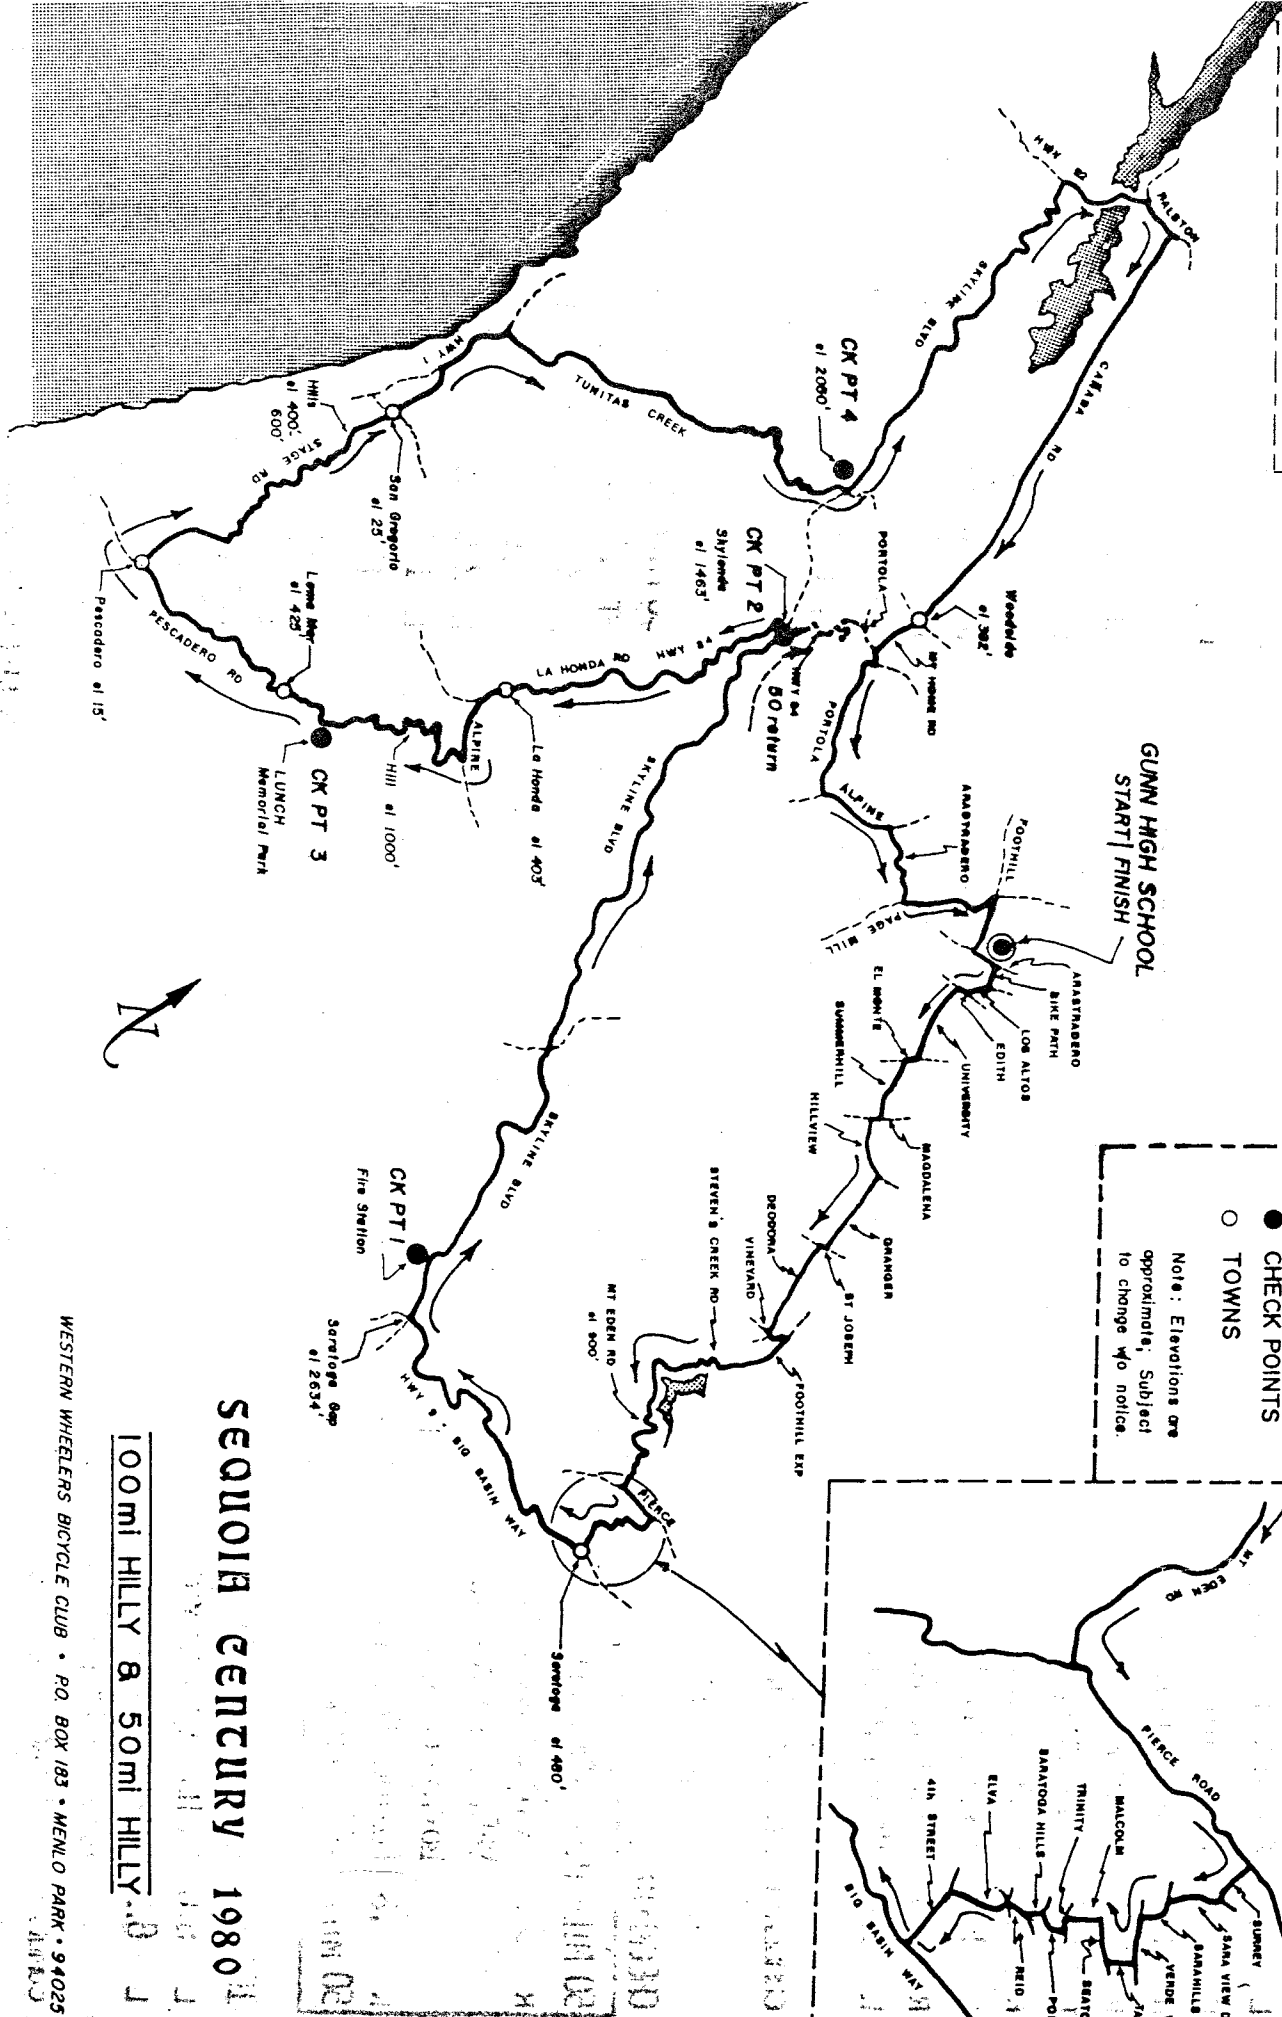

RIDER NO. _____
 In case of EMERGENCY or if you DROP OUT
 call 493-9780

Very like Barona Classic

GUNNS HIGH SCHOOL
 START | FINISH

KEY:

- START FINISH
- CHECK POINTS
- TOWNS

Note: Elevations are approximate; Subject to change w/o notice.