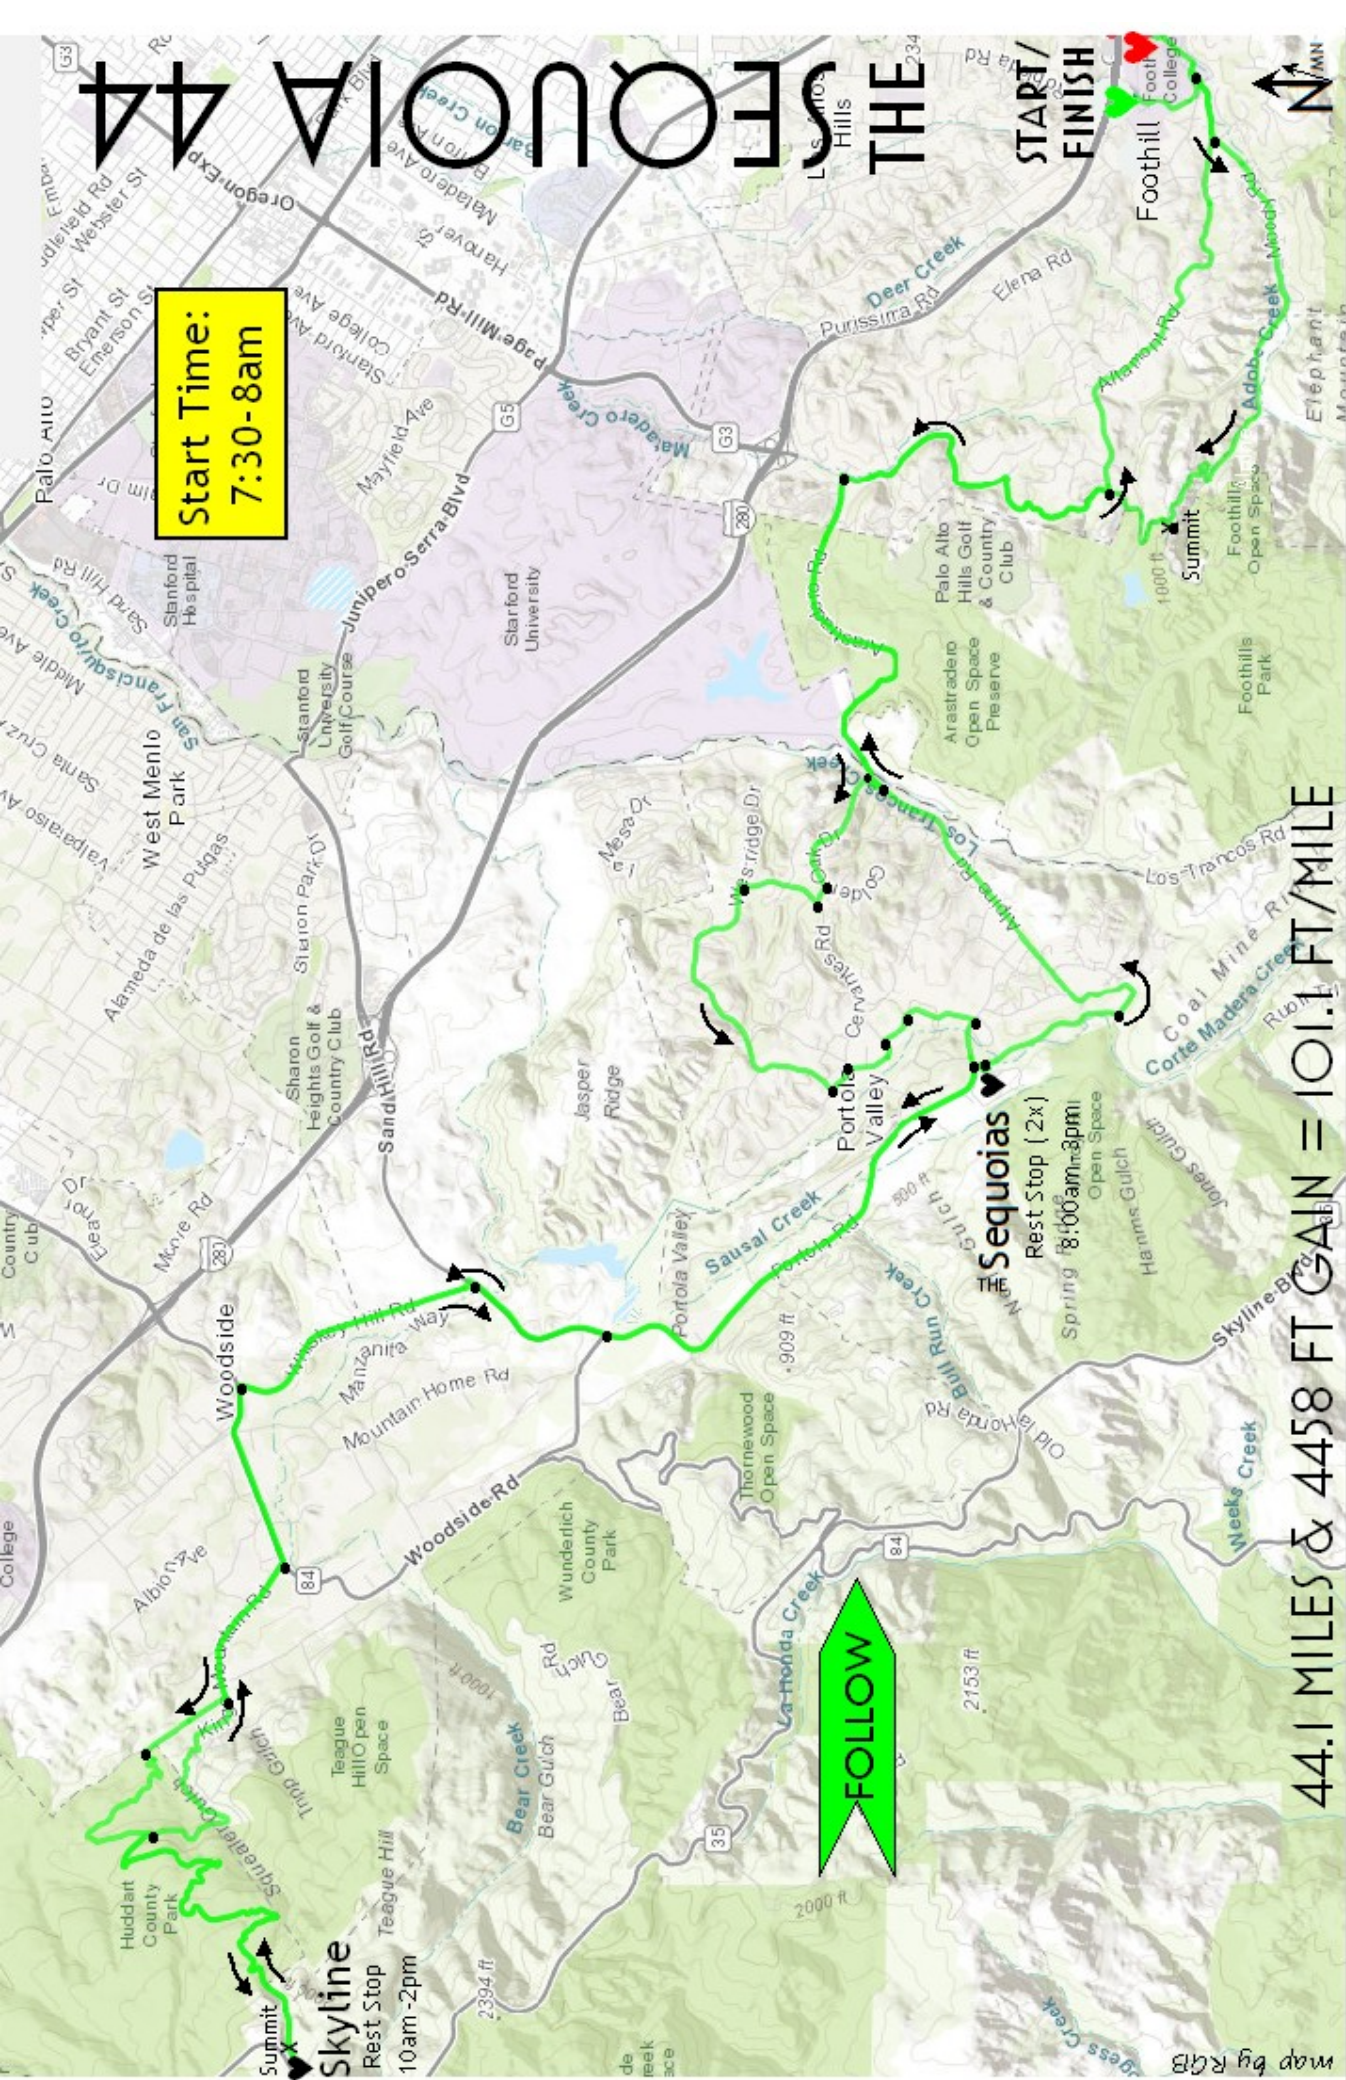

# SEQUOIAS THE

**Start Time:  
7:30-8am**

**START/  
FINISH**

**44.1 MILES & 4458 FT GAIN = 101.1 FT/MILE**

map by RQB