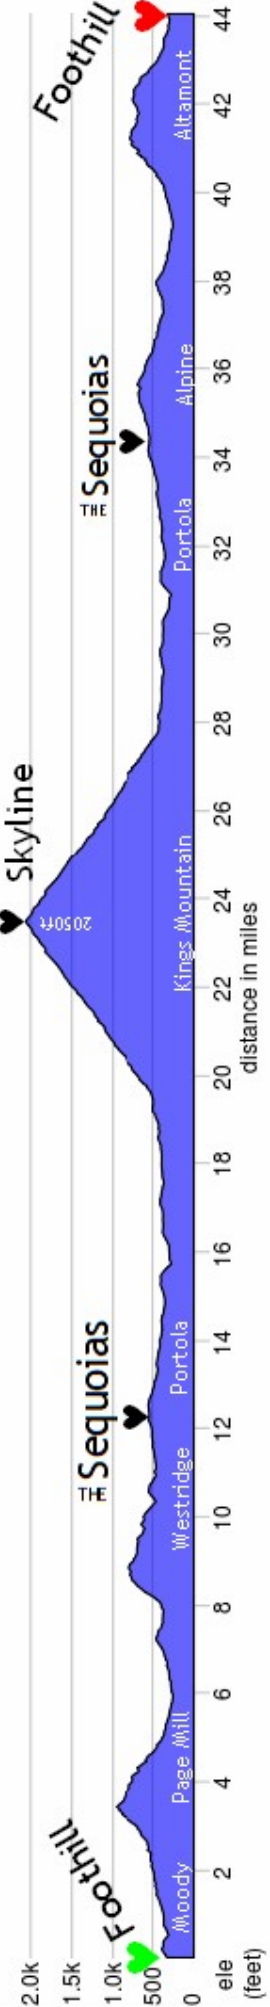

# SEQUOIAS THE

**Start Time:  
7:30-8am**

**START/  
FINISH**

**44.1 MILES & 4458 FT GAIN = 101.1 FT/MILE**

map by RQB